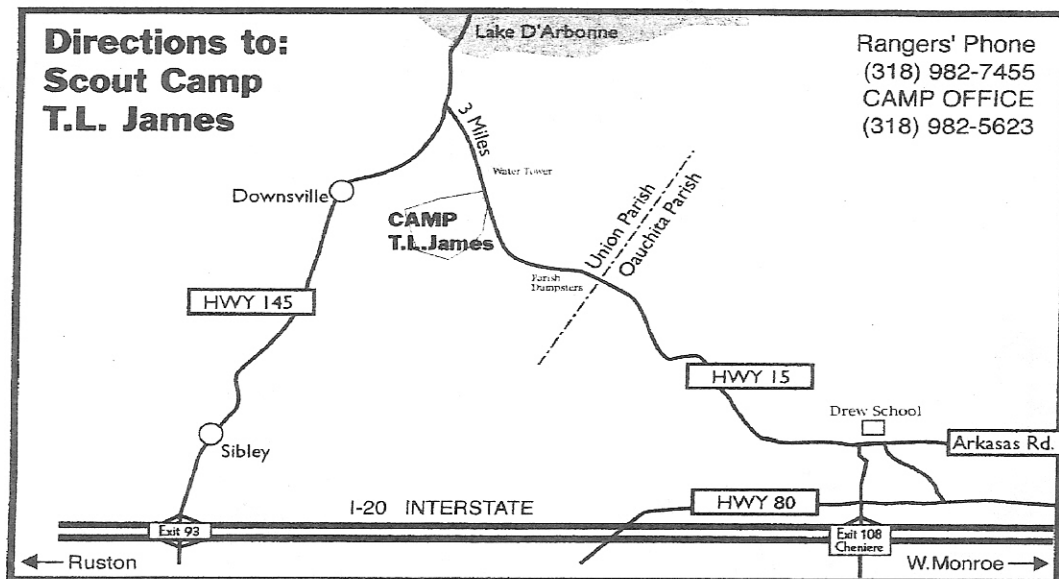

One Path, One Journey, One COUNCIL, One Adventure!

Map to T.L. James

DIRECTIONS:

FOLLOW HWY 546 NORTH APPROXIMATELY 10 MILES TO 3-WAY INTERSECTION.
(YOU WILL SEE A MAC'S FRESH MARKET ON RIGHT).

AT THE 3-WAY INTERSECTION TURN LEFT ON TO HWY 15. GO APPROXIMATELY 8.5 MILES ON HWY 15 TO MILE MARKER 160. TURN LEFT INTO CAMP T.L. JAMES.

AT THE 3-WAY INTERSECTION TURN LEFT ON TO HWY 15. GO APPROXIMATELY 8.5 MILES ON HWY 15 TO MILE MARKER 160. TURN LEFT INTO CAMP T.L. JAMES.